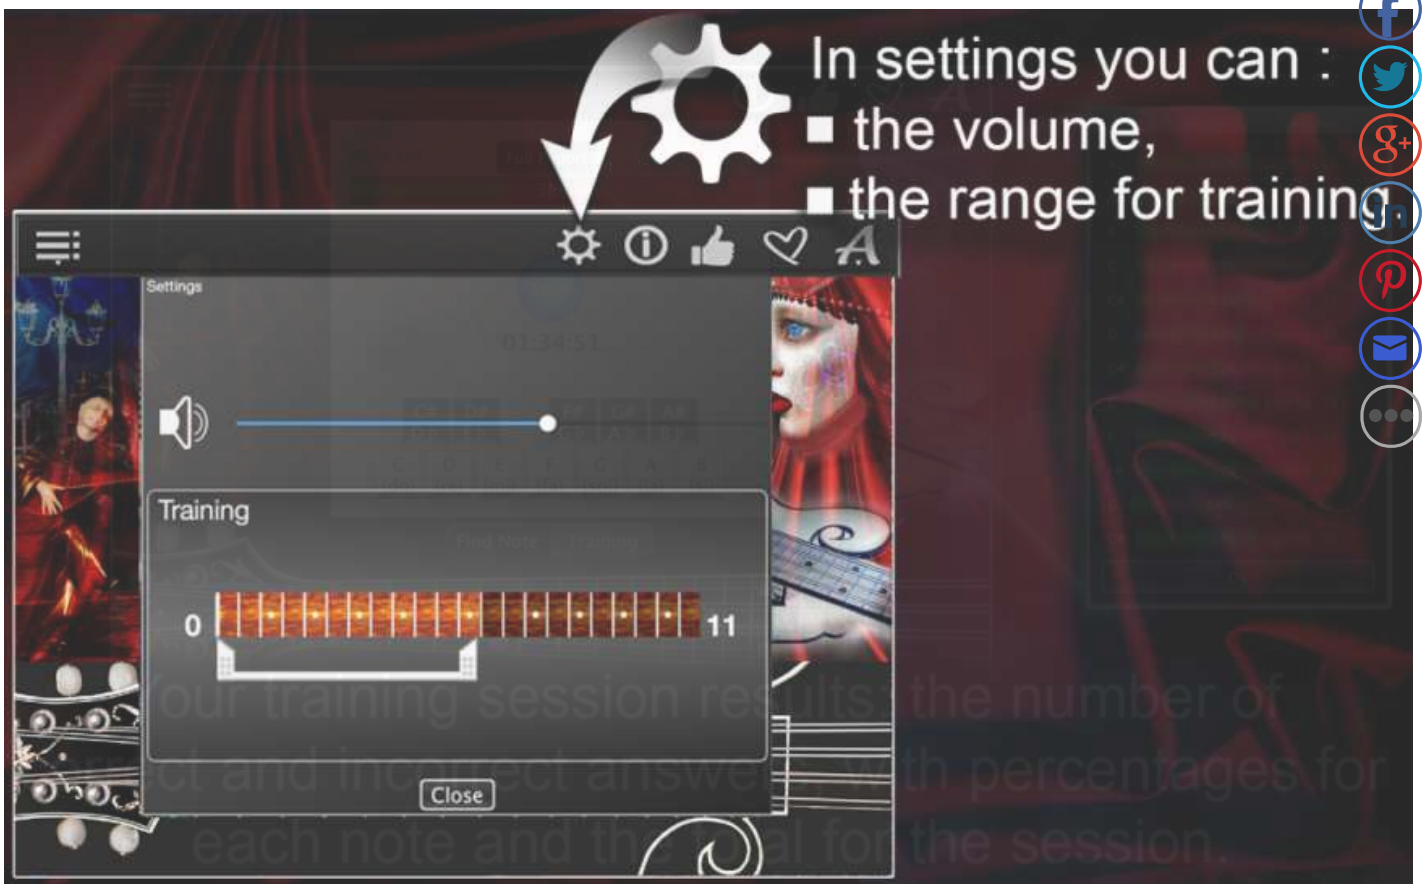

<https://play.google.com/store/apps/details?id=com.neonway.MandolinNotesFinder>

<http://neonway.org/mandolinnotesfinder-images/>

IMPROVE THE SIGHT READING OF THE MANDOLIN NOTES

Listen article.

Mandolin Notes Finder offers you one of the easiest ways to learn how to play the mandolin. Dedicate to it only few minutes a day you will learn how to read music sheets using "Note Explorer" Mode. For more advanced learning use "Note Trainer" Mode.

This Application contains the complete note range of the mandolin with its real sounds (you will even be able to tune your own mandolin, using these sounds!) The bass clef modes are also available in the application. It includes recording of tonalities with sharps and flats, with letters (A, B, C), and solfeggio (do, re, mi), with the possibility to regulate the sound level. User-friendly interface supports Retina displays.

“Note Explorer” Mode will show you the notes of the mandolin. It will be useful for both the beginners and advanced musicians. Press the search button “Find Note” and study notes on a virtual music sheet by moving the cursor up or down. At the same time blue dots on the virtual mandolin’s neck will show the locations of the notes on that mandolin. However, you can do the opposite, you can put your fingers on different frets of the neck of the mandolin until you find the necessary note. That note will also appear on the music sheet. Listen and try out different notes and make an effort to remember their location on the mandolin’s neck.