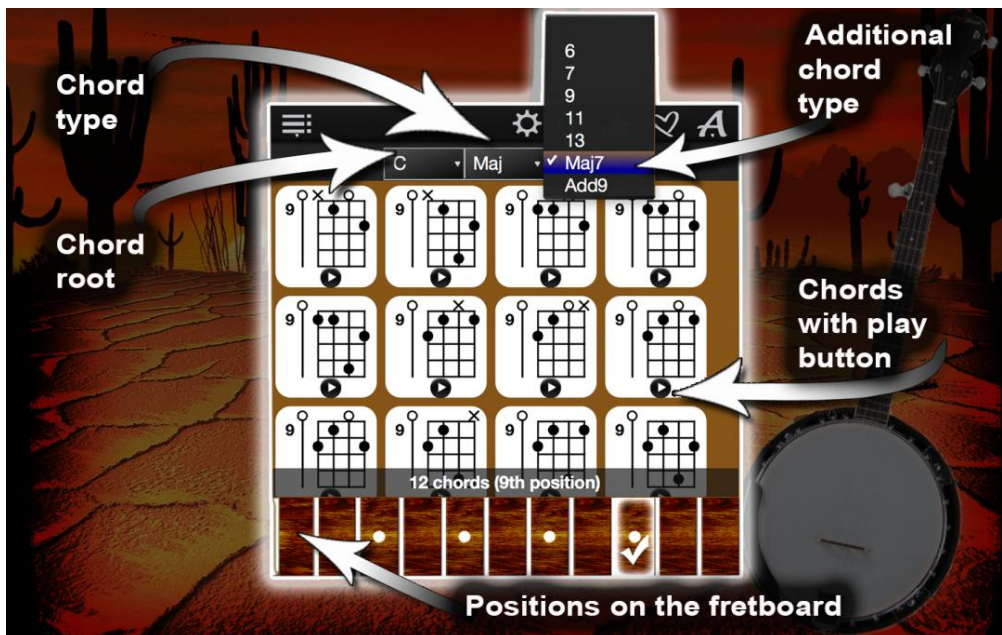

BANJO CHORDS COMPASS

Home (<http://neonway.org/>) / features (<http://neonway.org/category/features/>) / Banjo Chords Compass

Site Map (<Http://Neonway.org/Sitemap/>)

(<https://itunes.apple.com/eu/app/banjo-chords-compass-akkorde/id1015588286?mt=12>)

(<http://neonway.org/banjochordscompass-images/>)

FIND THE PERFECT BANJO CHORDS!

Listen article.

Are you looking for the perfect chords on your Banjo? Discover hundreds of chords with the Banjo chord compass for Banjo chords! This app can help show you all possible chord options along your virtual banjo fingerboard. Play any of them with an authentic banjo sound! Learn the chords in your own stride!

We have developed the chord diagrams that can show you all possible chord options in all 11 positions on the banjo Fingerboard. We are referring here to hundreds of chords! As you select a chord (a key on the left side, a chord type in the middle and an additional on the right-hand side), the App will show you how many chords with this combination are possible and all the available chords. Explore the chords with the app!

Here are some other things you can do with Banjo chord compass:

- Choose 19 different Voice types that you prefer to have out of the new standard (Standard, etc. See Settings for the complete list);
- you listen to every chord that you choose;
- you can create chord diagrams using drag & drop in editors in it to create your own music pieces;
- Select one from the 56 available chord types;
- volumes;
- Enjoy the authentic banjo sound and retina graphics;
- it supports right-handed, or left-handed people .