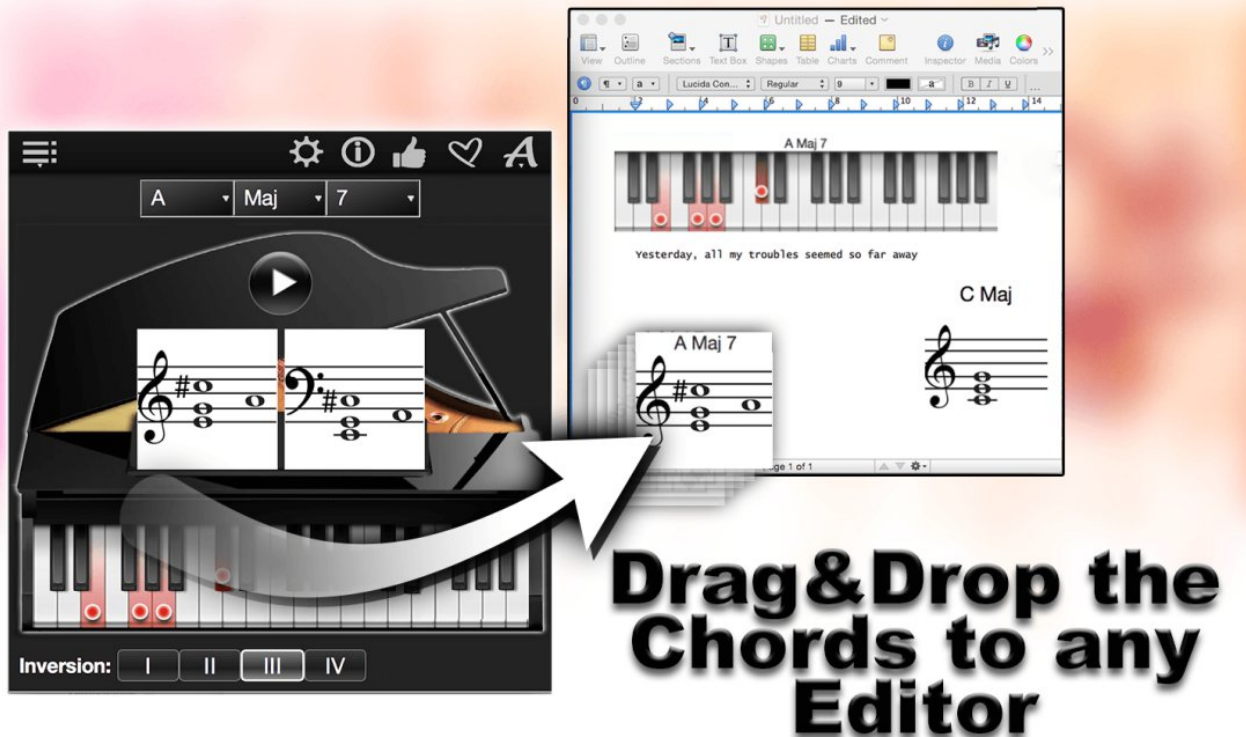

YOUR KEY TO PERFECT CHORDS ON THE PIANO

Take advantage of this app's virtual keyboard and music paper to try out over 2500 piano chords with authentic grand piano sound! Learn the chords at your own pace and create your own virtual sheet music! Find the perfect chords for your music on the piano!

PianoChordsCompass can show you how to access and try out over 2500 chords. Select a key on the left, a chord type in the middle, and a chord type addition on the right (perfect for jazz chords), and learn the chords with "Piano Chords Compass"! With the help of this app, you can learn the chords for piano/grand piano/baby grand piano, an electronic keyboard/synthesizer and an organ. You can learn at your own pace, make your lessons as long or as short as you like, or you may choose to focus on specific music notes. PianoChordsCompass is easy to use and is appropriate for any aspiring pianist, even young kids!